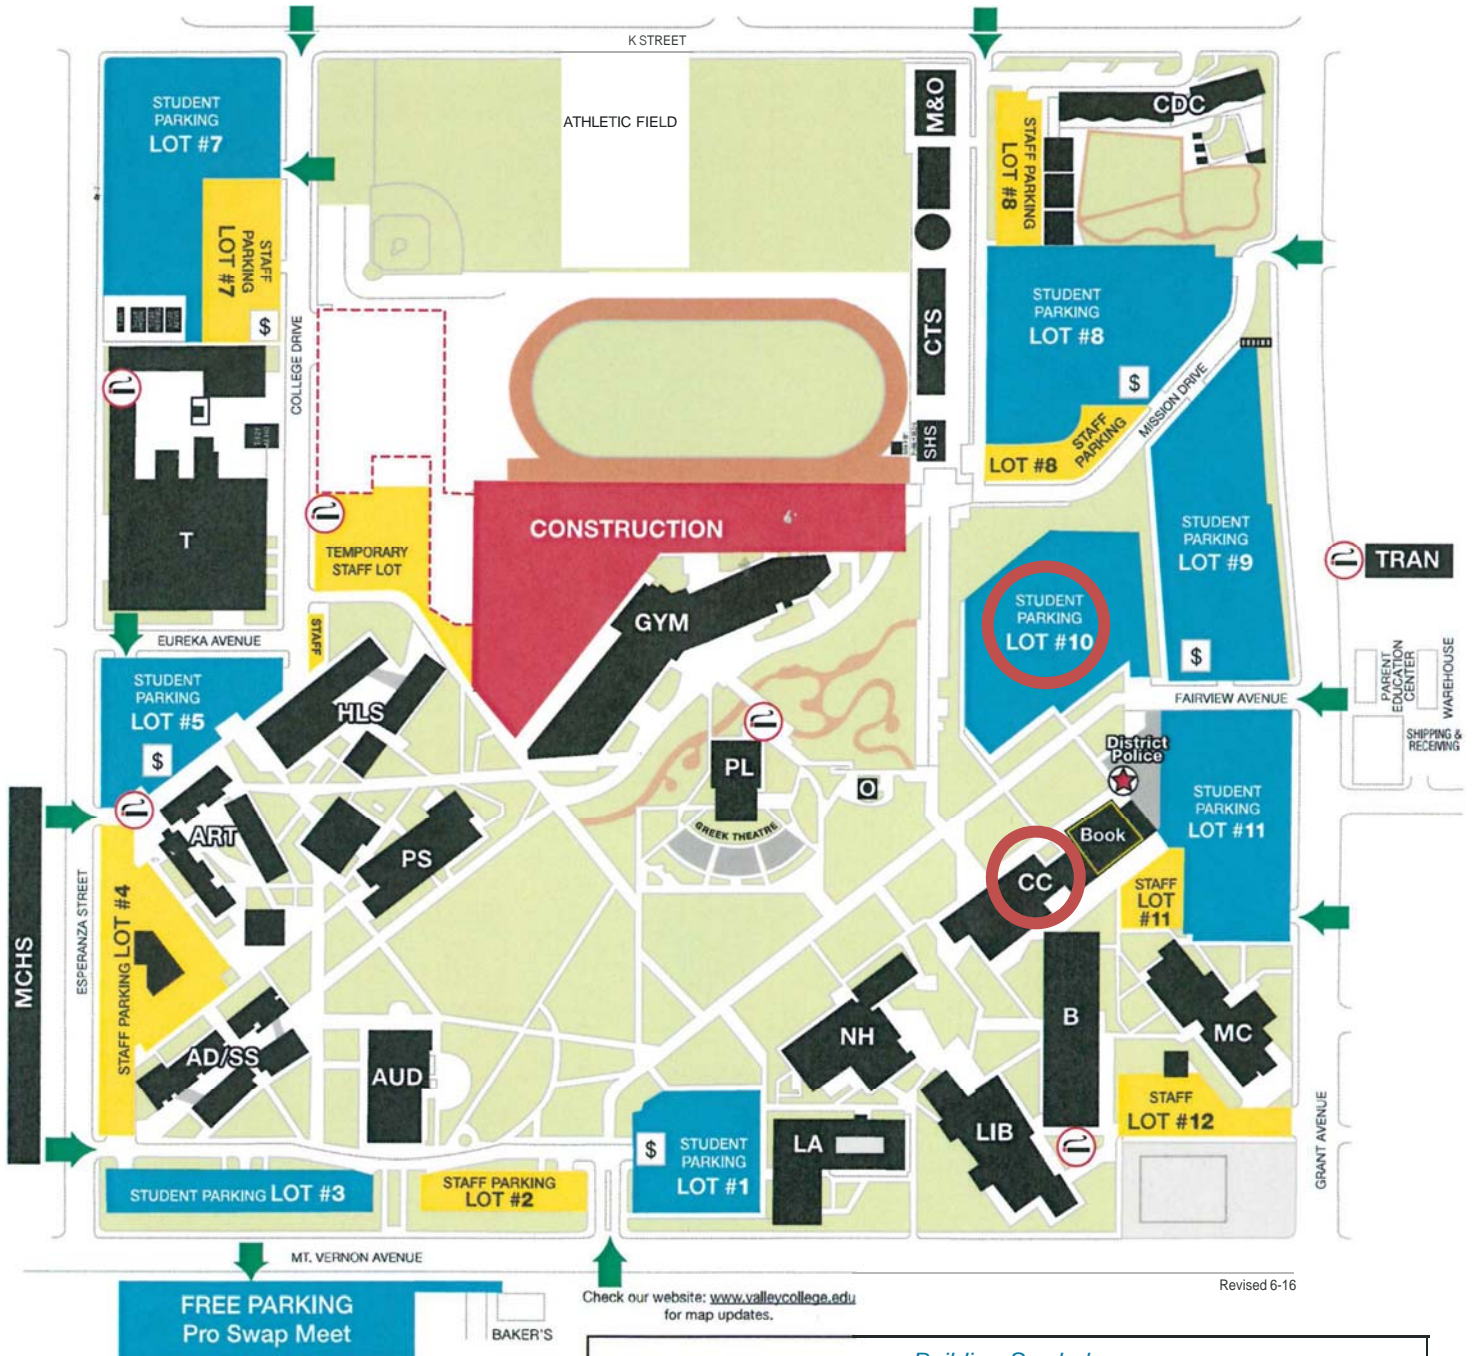

San Bernardino Valley College

701 South Mount Vernon • San Bernardino, CA 92410 • (909) 384-4400

Check our website: www.valleycollege.edu for map updates.

Revised 6-16

INDICATES CONSTRUCTION AREAS

ARROWS DESIGNATE STUDENT PARKING LOT ENTRANCES

INDICATES PARKING PERMIT DISPENSER

INDICATES APPROVED SMOKING AREAS (6)

This is a smoke-free campus - smoking in non-designated areas of buildings may result in the issuance of a citation (Board Policy #3570: Government Code #7597)

DISTRICT POLICE
Campus Center Rm.100
(909) 384-4491

Building Symbols

AD/SS Administration/Student Services (Note: AD rooms are located in AD/SS)	LIB Library
ART Art Center	MC Media/Communications
AUD Auditorium	MCHS Middle College High School
B Business	M&O Maintenance & Operations
BOOK Bookstore	NH North Hall
CC Campus Center	O Observatory
CDC Child Development Center	PL Planetarium
CTS Computer Technology Services	PS Physical Sciences
G Gym	SHS Student Health Services
HLS Health & Life Science	T Technical
LA Liberal Arts	TRAN Transportation Center

Parking permits/decals are required to park in all parking lots and on all college streets.

Parking in disabled stalls requires a valid California disabled placard and a valid SBCCD parking permit/decals.