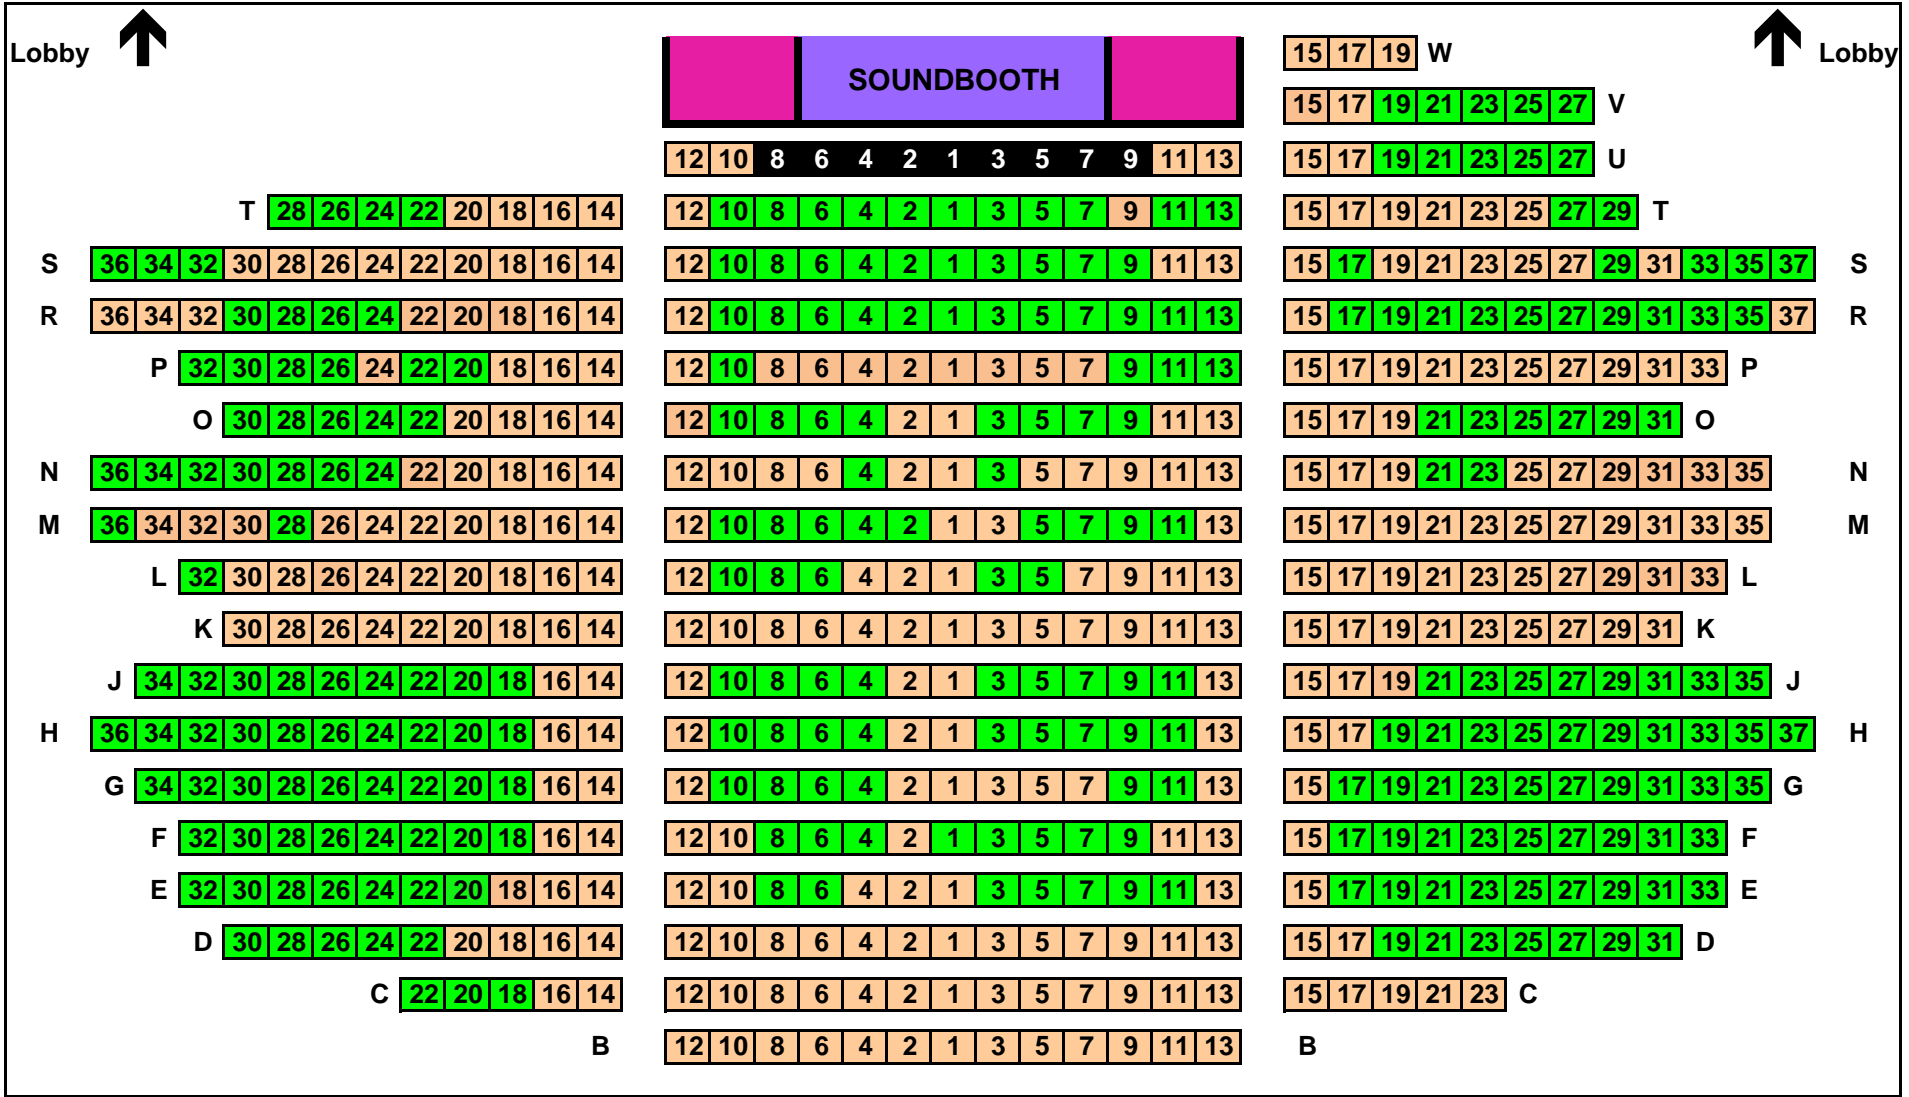

SBVC AUDITORIUM ADOPT-A-SEAT

= Adopted Seat

= Wheelchair Platform

= Available Seat \$150.00 Seat

SEATING CAPACITY 583